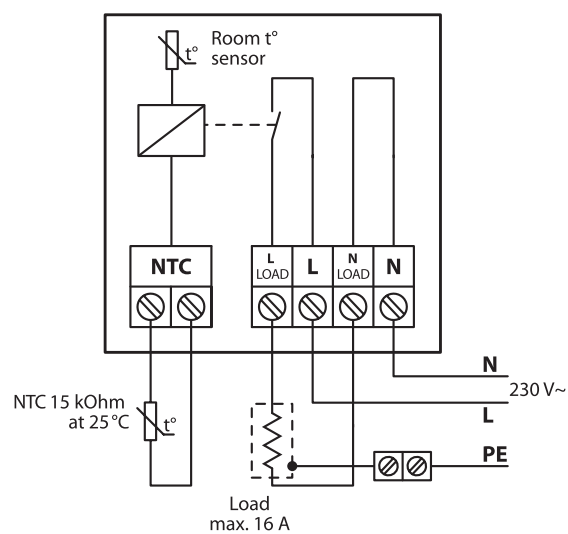

Connection scheme